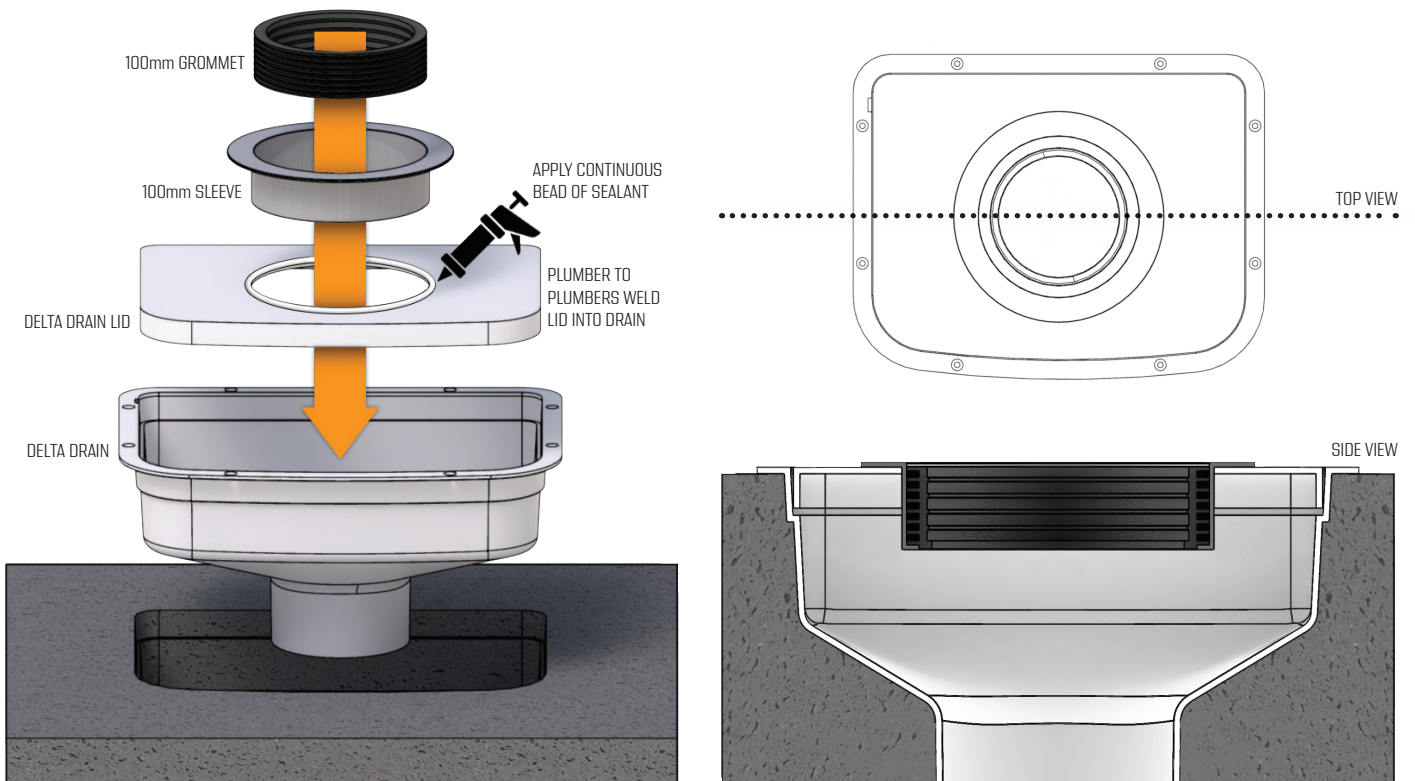

## SLEEVE & GROMMET GROUND FLOOR INSTALLATION CENTRE WASTE SHOWER BASE – INTERNAL APPLICATION

## SLEEVE EXTENSION & GROMMET FIRST FLOOR INSTALLATION CENTRE WASTE SHOWER BASE – INTERNAL APPLICATION