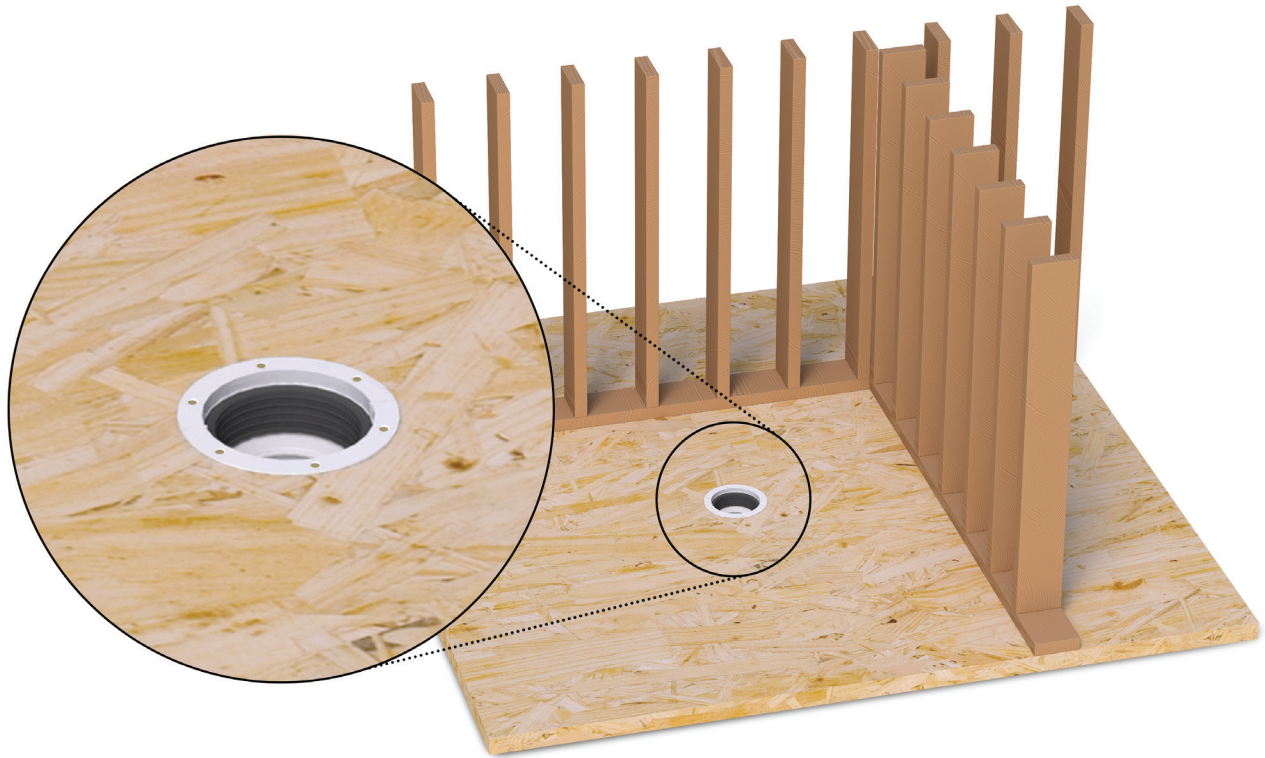

## SLEEVE & GROMMET GROUND FLOOR INSTALLATION CENTRE WASTE SHOWER BASE – INTERNAL APPLICATION

## SLEEVE EXTENSION & GROMMET FIRST FLOOR INSTALLATION CENTRE WASTE SHOWER BASE – INTERNAL APPLICATION