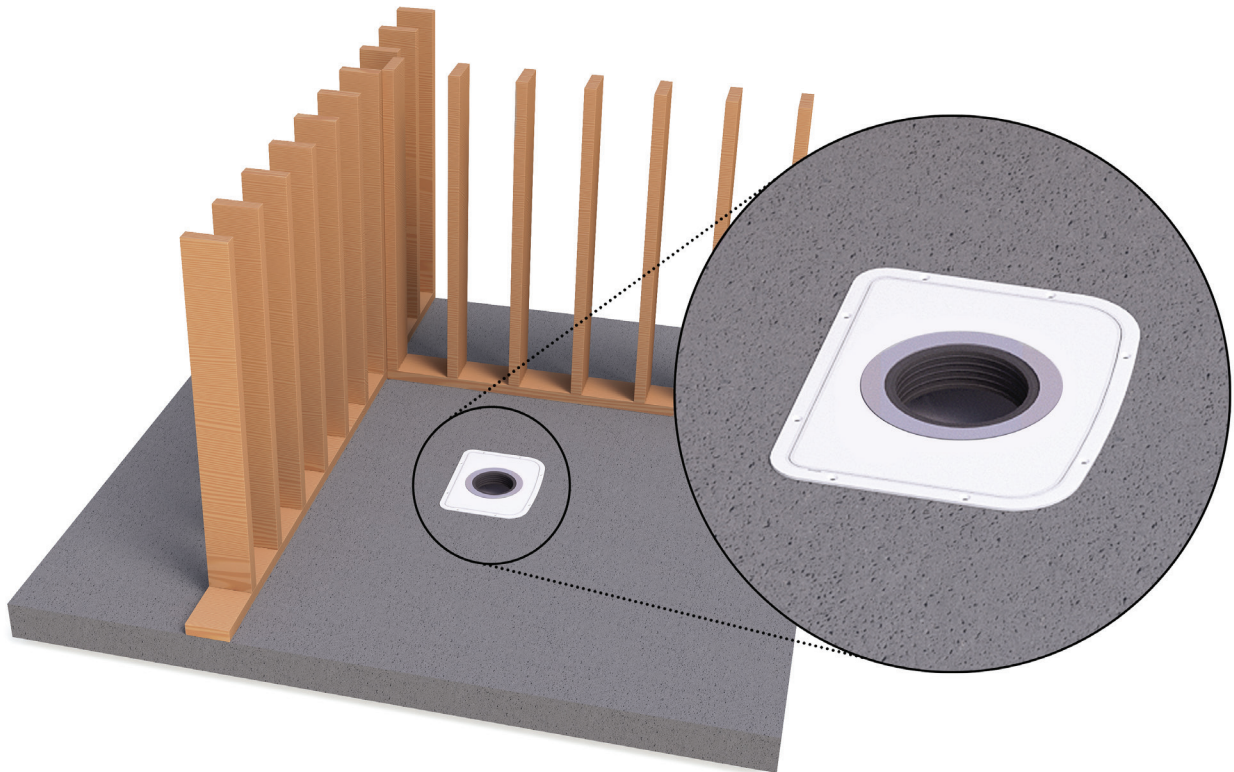

## SLEEVE & GROMMET GROUND FLOOR INSTALLATION CENTRE WASTE SHOWER BASE – INTERNAL APPLICATION

## SLEEVE EXTENSION & GROMMET FIRST FLOOR INSTALLATION CENTRE WASTE SHOWER BASE – INTERNAL APPLICATION